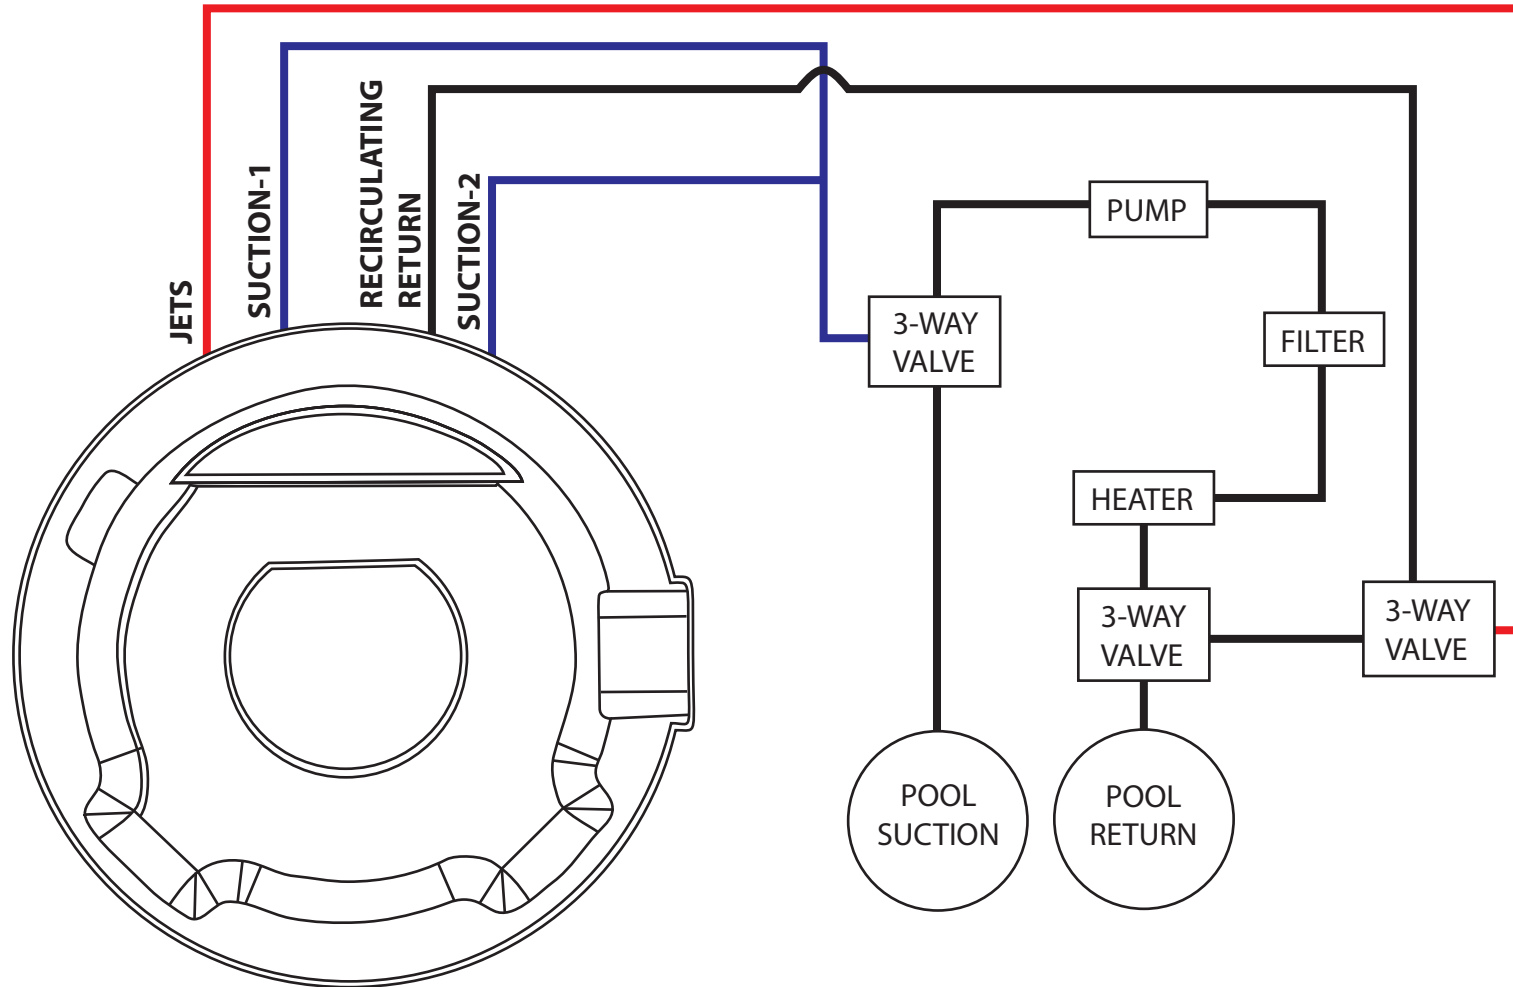

SPILL-OVER SPA PLUMBING SCHEMATIC

SINGLE PUMP SYSTEM WITH 3-WAY VALVES

SUCTION LINE/BLUE 2" FLEX

JETS/RED 2" FLEX

RECIRCULATING RETURN/WHITE 1.5" FLEX

ALPS MANUFACTURING