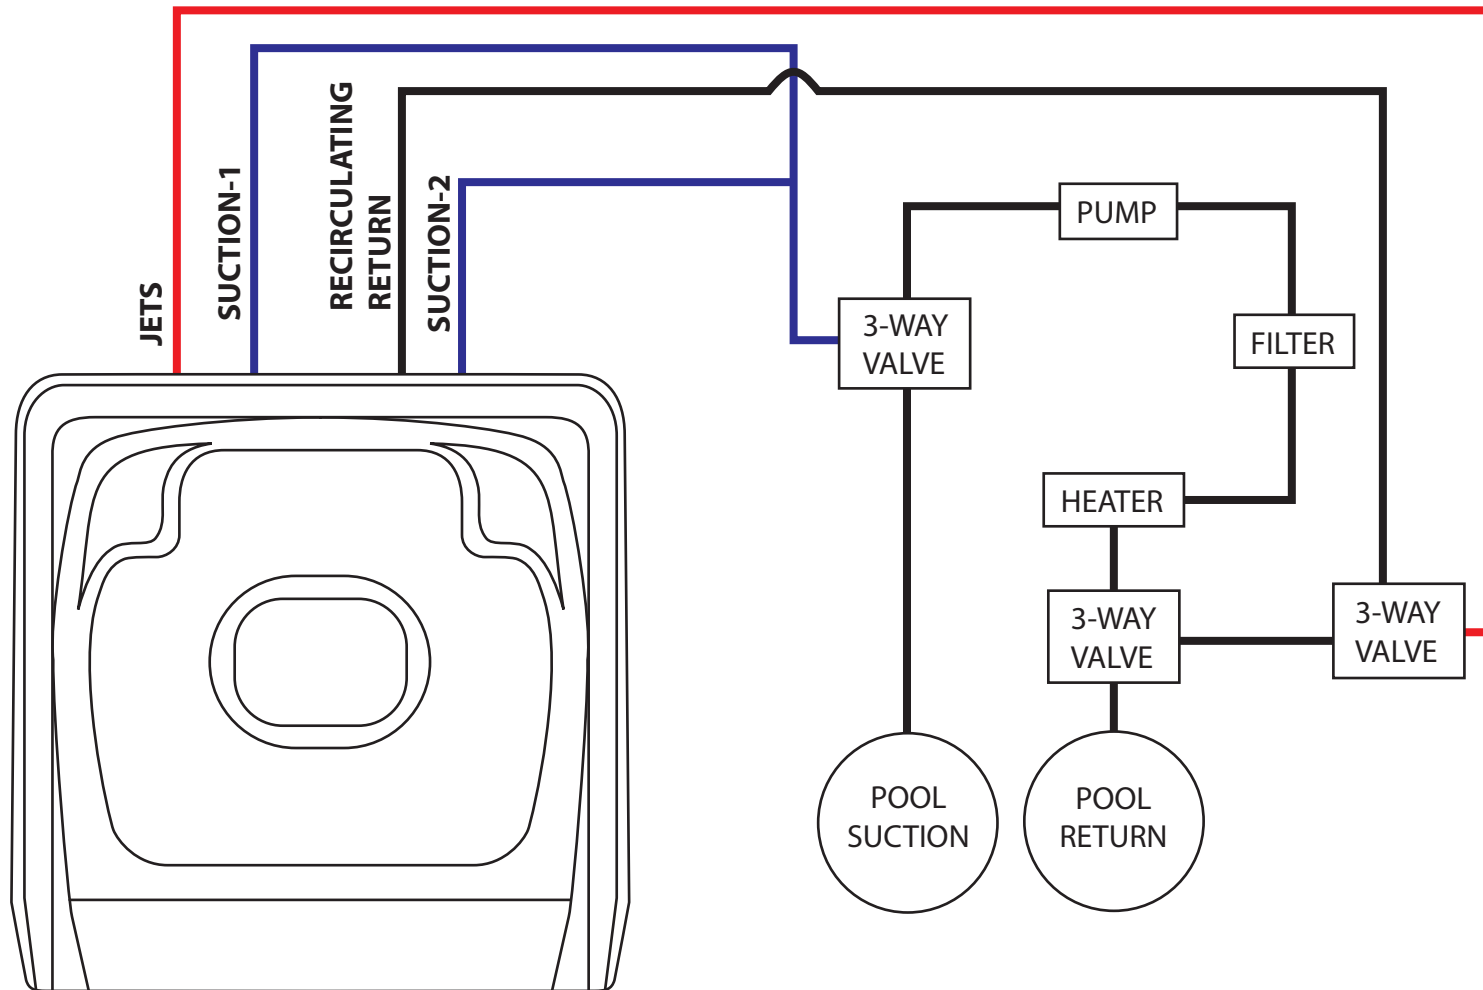

OASIS SPA PLUMBING SCHEMATIC

SINGLE PUMP SYSTEM WITH 3-WAY VALVES

SUCTION LINE/BLUE 2" FLEX

JETS/RED 2" FLEX

RECIRCULATING RETURN/WHITE 2" FLEX

ALPS MANUFACTURING