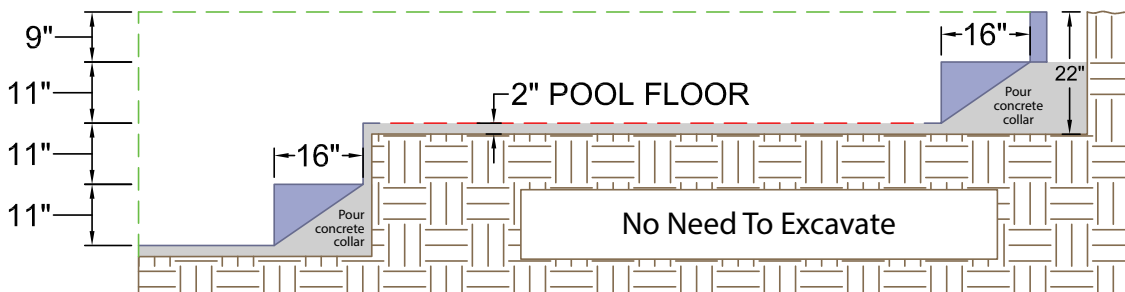

TOP VIEW

Endless Sun Ledge Entry System

8ft. Endless Step with 10ft. x 22in. steel walls and braces.

* Note: 4ft. parts are factory assembled to equal 8ft. part.

2' Start of 42in. Wall

TOP VIEW

18ft. Endless Step with 10ft. x 22in. steel walls and braces.

Pool Deck

* Note: 4ft. parts are factory assembled to equal 8ft. part.

* Note: 4ft. parts are factory assembled to equal 8ft. part.

START OF THE 42\"/>

SIDE VIEW

2' 4' 8' Parts Available