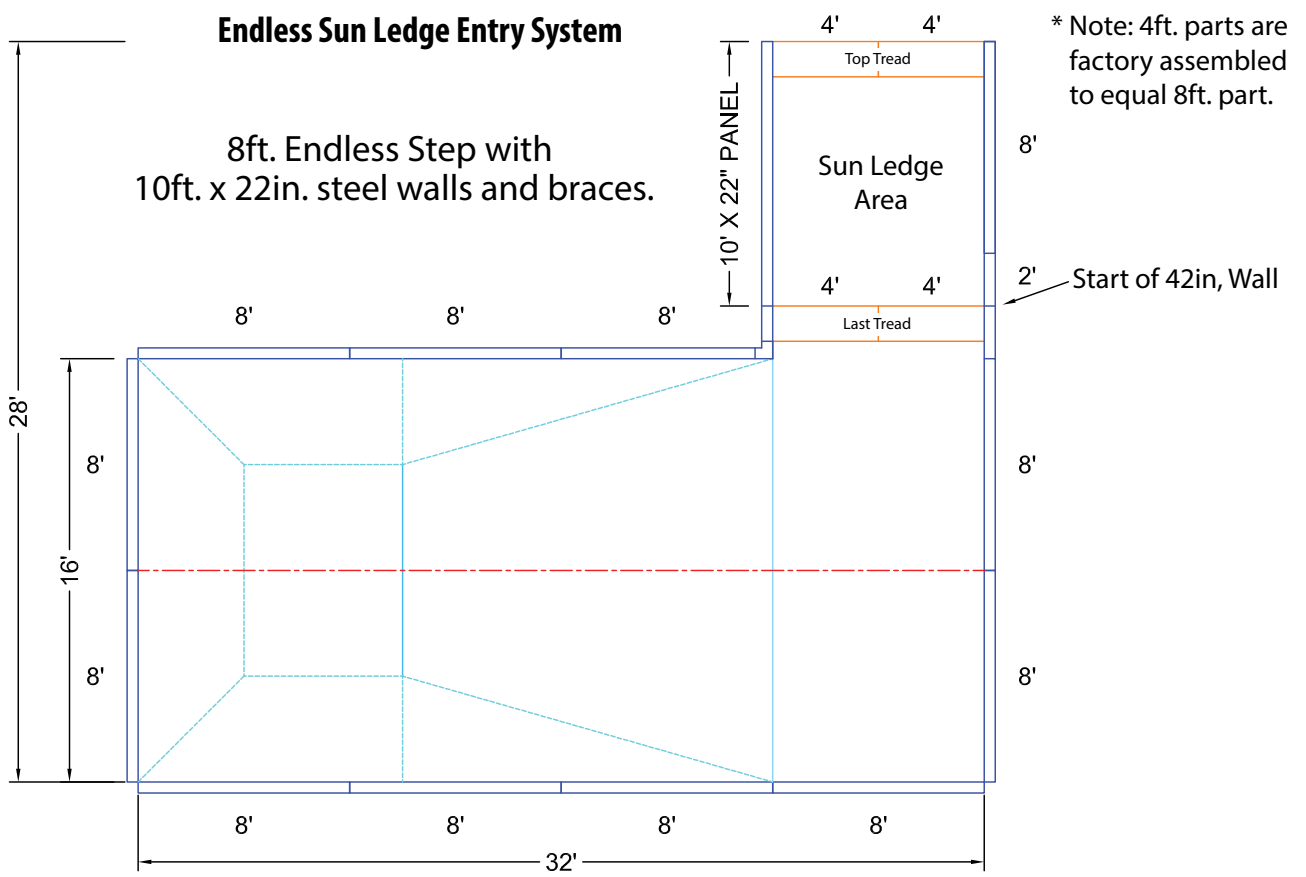

TOP VIEW

Endless Sun Ledge Entry System

8ft. Endless Step with 10ft. x 22in. steel walls and braces.

* Note: 4ft. parts are factory assembled to equal 8ft. part.

2' Start of 42in. Wall

TOP VIEW

18ft. Endless Step with 10ft. x 22in. steel walls and braces.

Pool Deck

* Note: 4ft. parts are factory assembled to equal 8ft. part.

* Note: 4ft. parts are factory assembled to equal 8ft. part.

START OF THE 42\"/>

SIDE VIEW

2' 4' 8' Parts Available