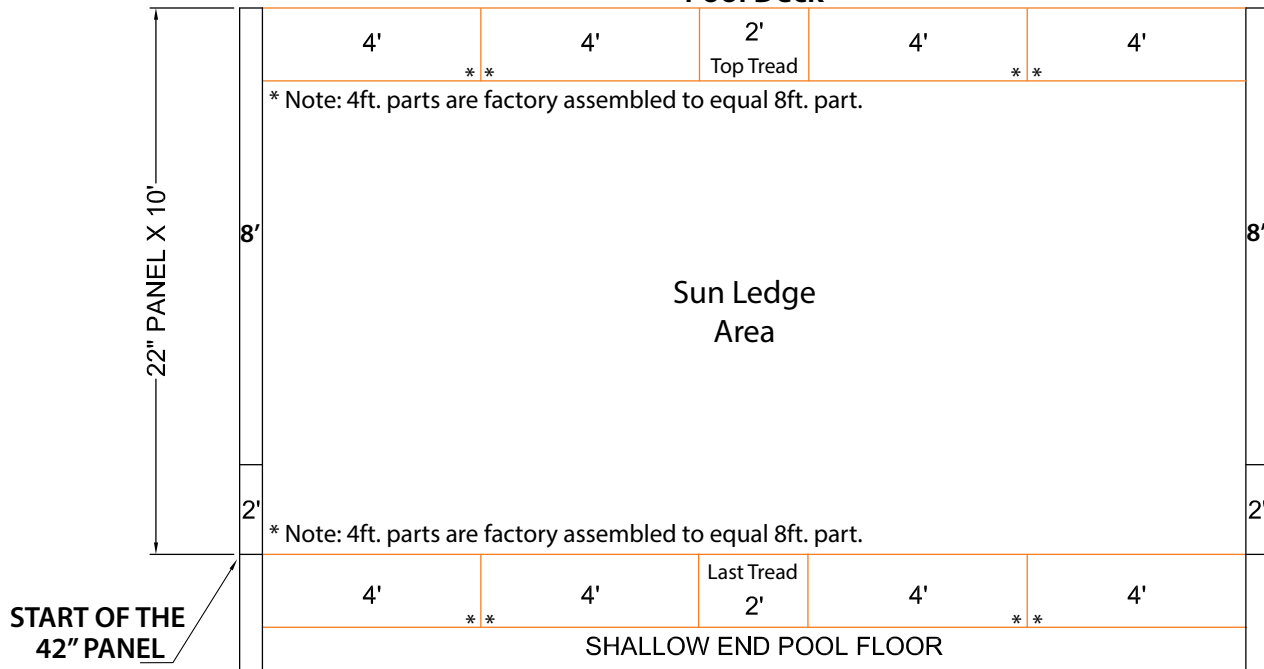

TOP VIEW

Endless Sun Ledge Entry System

8ft. Endless Step with 10ft. x 22in. steel walls and braces.

* Note: 4ft. parts are factory assembled to equal 8ft. part.

2' Start of 42in. Wall

TOP VIEW

18ft. Endless Step with 10ft. x 22in. steel walls and braces.

Pool Deck

* Note: 4ft. parts are factory assembled to equal 8ft. part.

* Note: 4ft. parts are factory assembled to equal 8ft. part.

START OF THE 42\"/>

SIDE VIEW

2' 4' 8' Parts Available