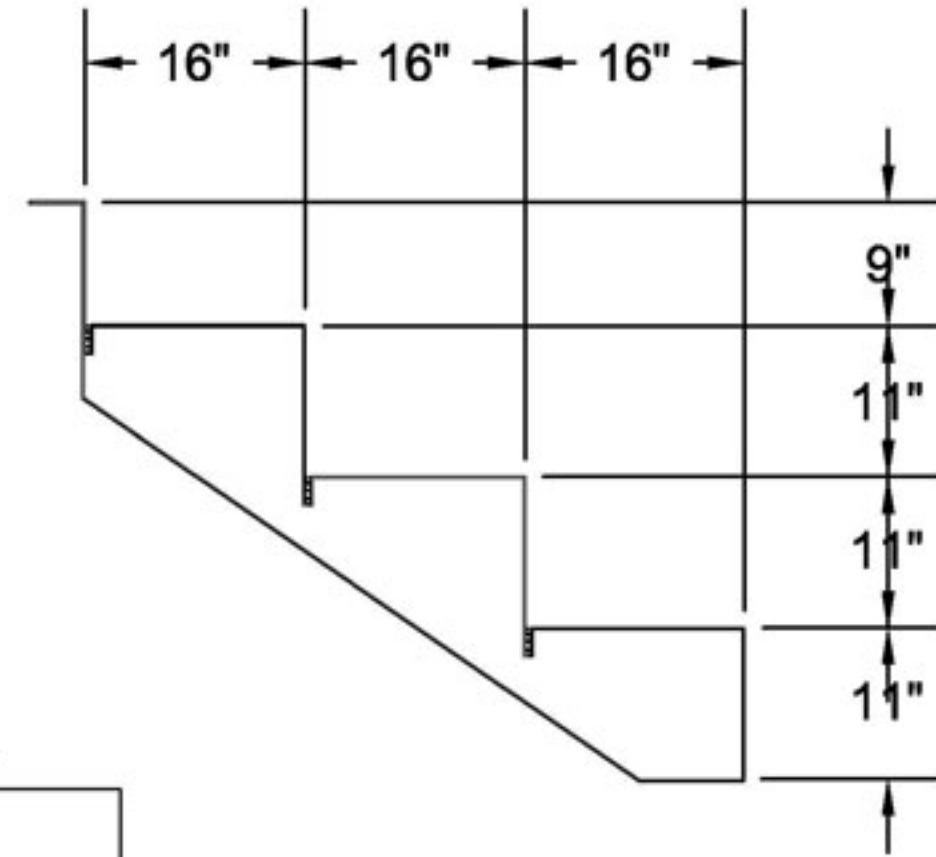

FRONT VIEW

SIDE VIEW

TAB SYSTEM

INSTALL TOOL

3D VIEW

ALPS MANUFACTURING

61 WHEATON DRIVE, ATLANTA DRIVE GA 30336

[www.alpsmfg.com](http://www.alpsmfg.com)

3'-6" x 8'-0" ENDLESS STEP , VINYL OVER

LINER TREAD SECURING SYSTEM

DRAWN BY: ALG

DATE: 12/16/19