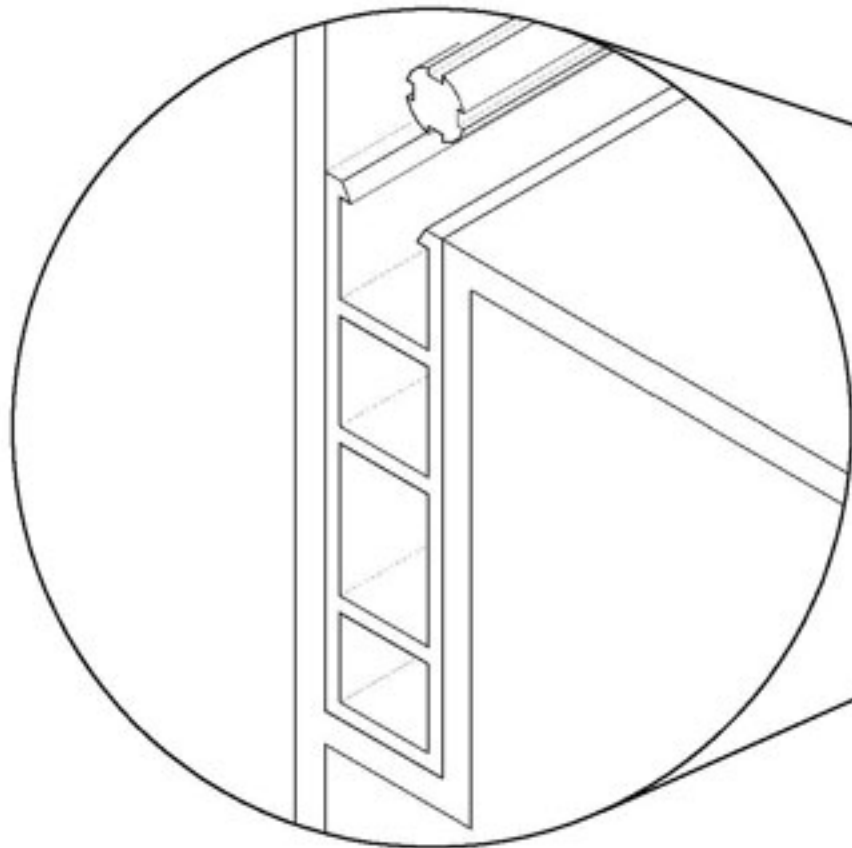

FRONT VIEW

SIDE VIEW

TAB SYSTEM

INSTALL TOOL

3D VIEW

ALPS MANUFACTURING

61 WHEATON DRIVE, ATLANTA DRIVE GA 30336

[www.alpsmfg.com](http://www.alpsmfg.com)

3'-6" x 8'-0" ENDLESS STEP , VINYL OVER

LINER TREAD SECURING SYSTEM

DRAWN BY: ALG

DATE: 12/16/19