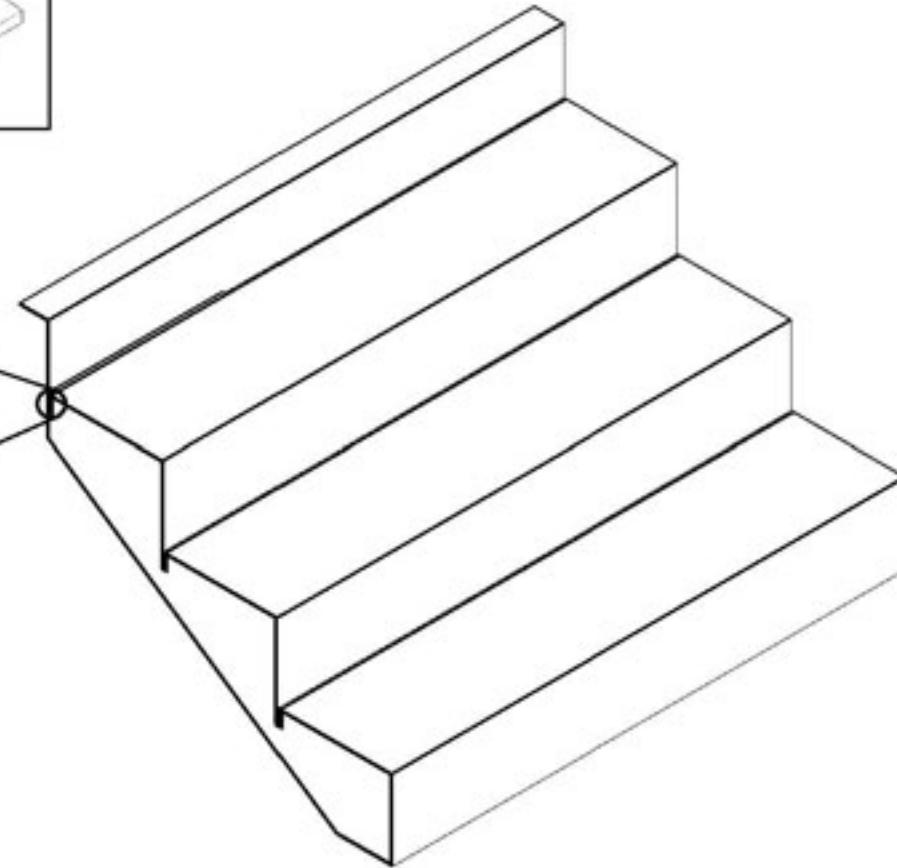

FRONT VIEW

SIDE VIEW

TAB SYSTEM

INSTALL TOOL

3D VIEW

ALPS MANUFACTURING

61 WHEATON DRIVE, ATLANTA DRIVE GA 30336

[www.alpsmfg.com](http://www.alpsmfg.com)

3'-6" x 8'-0" ENDLESS STEP , VINYL OVER

LINER TREAD SECURING SYSTEM

DRAWN BY: ALG

DATE: 12/16/19