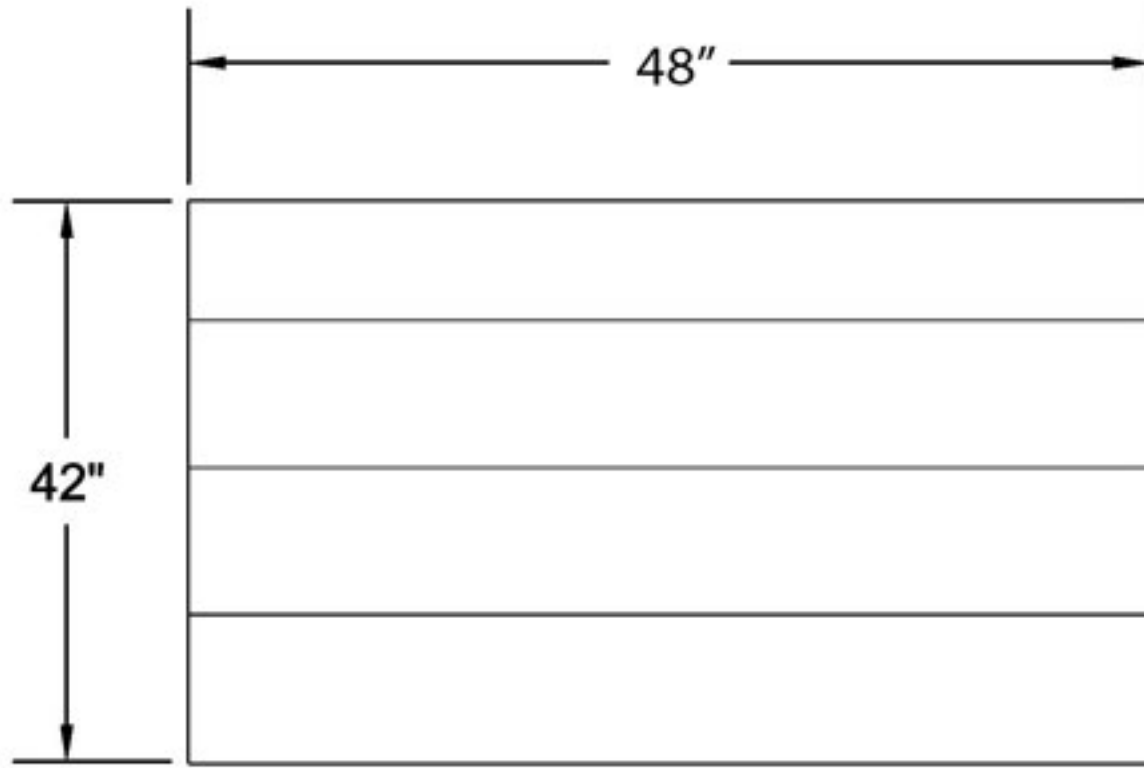

FRONT VIEW

SIDE VIEW

TAB SYSTEM

INSTALL TOOL

3D VIEW

ALPS MANUFACTURING

61 WHEATON DRIVE, ATLANTA DRIVE GA 30336

[www.alpsmfg.com](http://www.alpsmfg.com)

3'-6" x 8'-0" ENDLESS STEP , VINYL OVER

LINER TREAD SECURING SYSTEM

DRAWN BY: ALG

DATE: 12/16/19