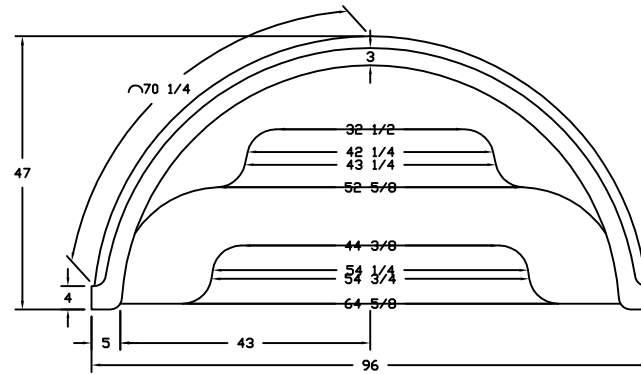

8' STRAIGHT ROMAN BACK BULLNOSE STEP

INFORMATION