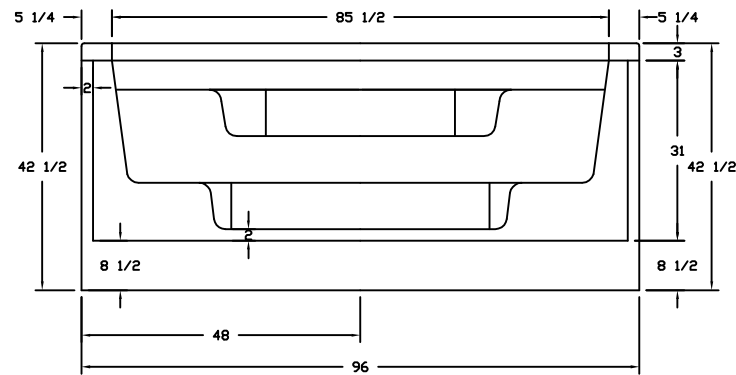

8' STRAIGHT ROMAN BACK BULLNOSE STEP

INFORMATION