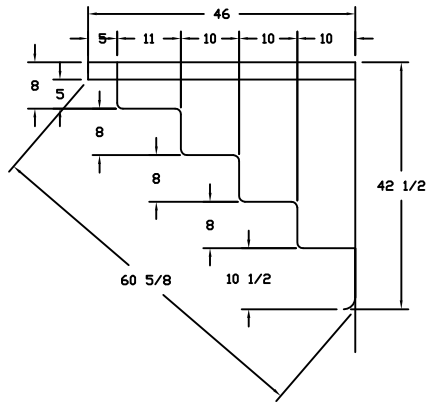

8' STRAIGHT ROMAN BACK BULLNOSE STEP

INFORMATION