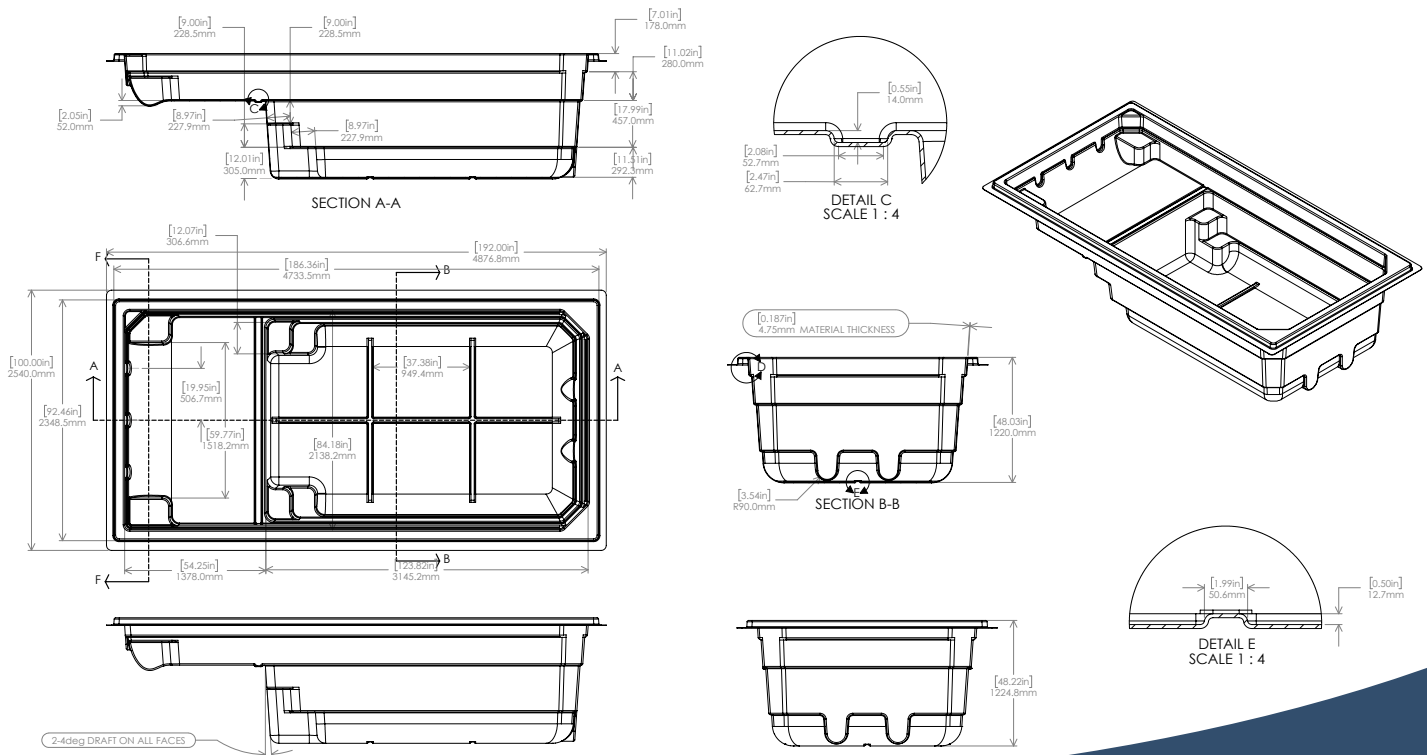

Exclusively For SCP / SPP*

The Plunge Pool 8ft. x 15ft.

* Exclusive to SCP/SPP

ALPS Manufacturing 6100 Wheaton Drive, Atlanta, GA 30336 Phone: (404) 661-2283 Fax: (404) 696-6808

Go to www.alpsmfg.com for our complete model listing.