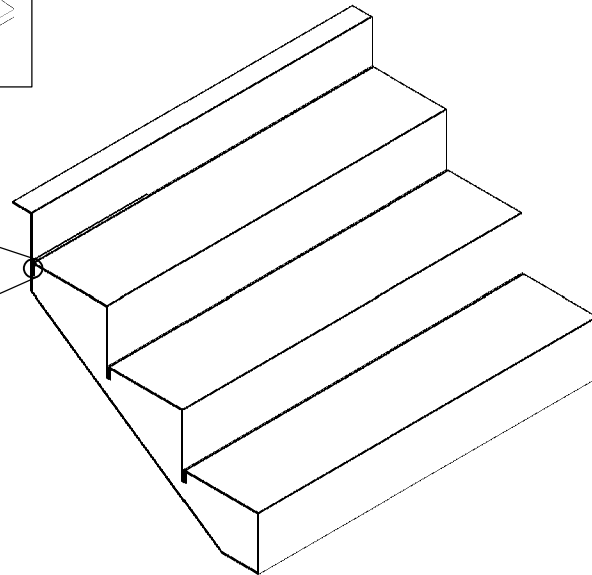

FRONT VIEW

SIDE VIEW

TAB SYSTEM

INSTALL TOOL

3D VIEW

ALPS MANUFACTURING
3'-6" x 8'-0" ENDLESS STEP , VINYL OVER

61 WHEATON DRIVE, ATLANTA DRIVE GA 30336
LINER TREAD SECURING SYSTEM

www.alpsmfg.com
DRAWN BY: ALG DATE: 12/16/19