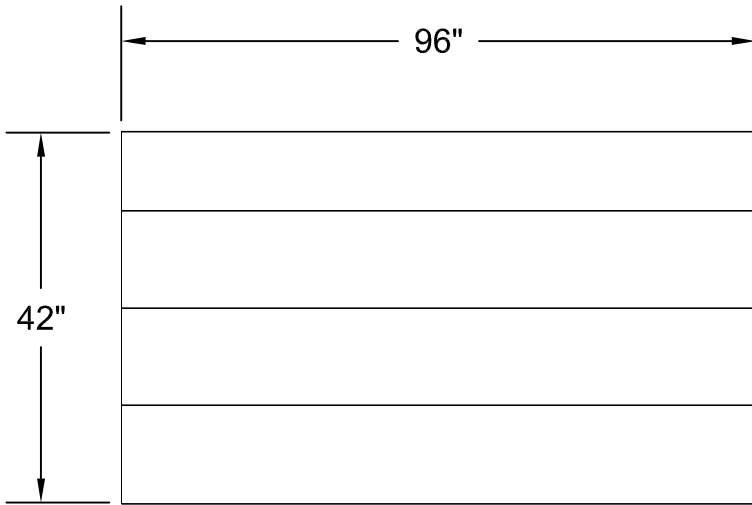

FRONT VIEW

SIDE VIEW

TAB SYSTEM

INSTALL TOOL

3D VIEW

ALPS MANUFACTURING
3'-6" x 8'-0" ENDLESS STEP , VINYL OVER

61 WHEATON DRIVE, ATLANTA DRIVE GA 30336
LINER TREAD SECURING SYSTEM

www.alpsmfg.com
DRAWN BY: ALG DATE: 12/16/19