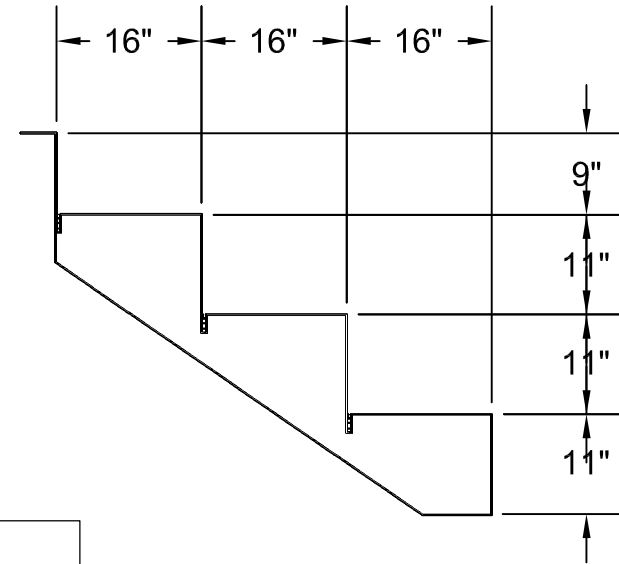

FRONT VIEW

SIDE VIEW

TAB SYSTEM

INSTALL TOOL

3D VIEW

ALPS MANUFACTURING
3'-6" x 8'-0" ENDLESS STEP , VINYL OVER

61 WHEATON DRIVE, ATLANTA DRIVE GA 30336
LINER TREAD SECURING SYSTEM

www.alpsmfg.com
DRAWN BY: ALG DATE: 12/16/19