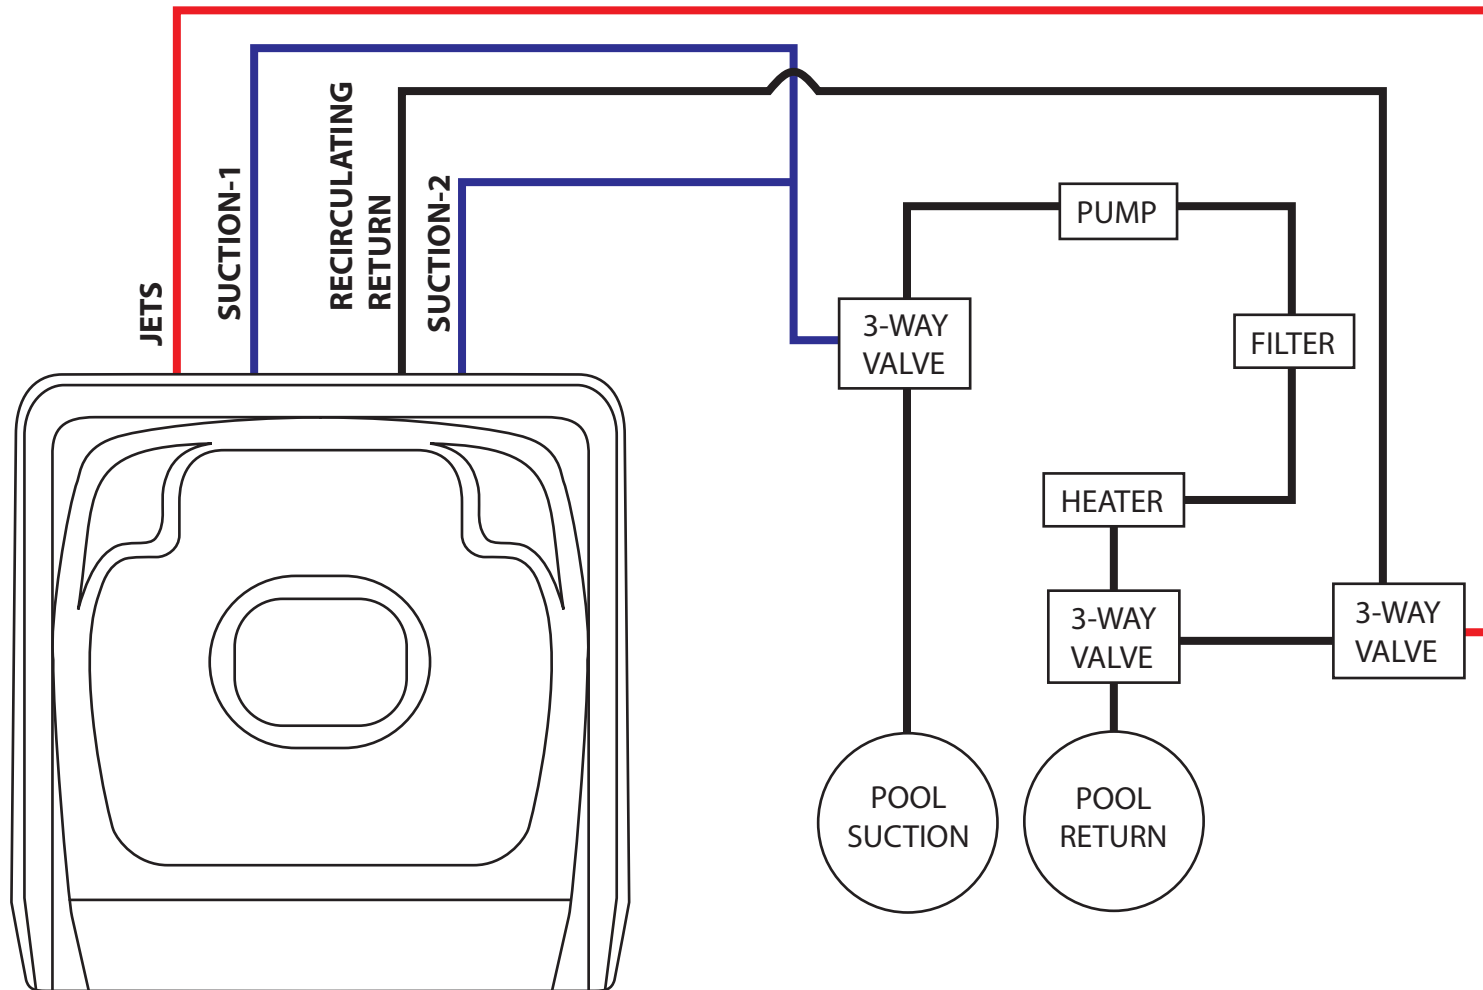

# OASIS SPA PLUMBING SCHEMATIC

## SINGLE PUMP SYSTEM WITH 3-WAY VALVES

**SUCTION LINE/BLUE 2" FLEX**

**JETS/RED 2" FLEX**

**RECIRCULATING RETURN/WHITE 2" FLEX**

**ALPS MANUFACTURING**