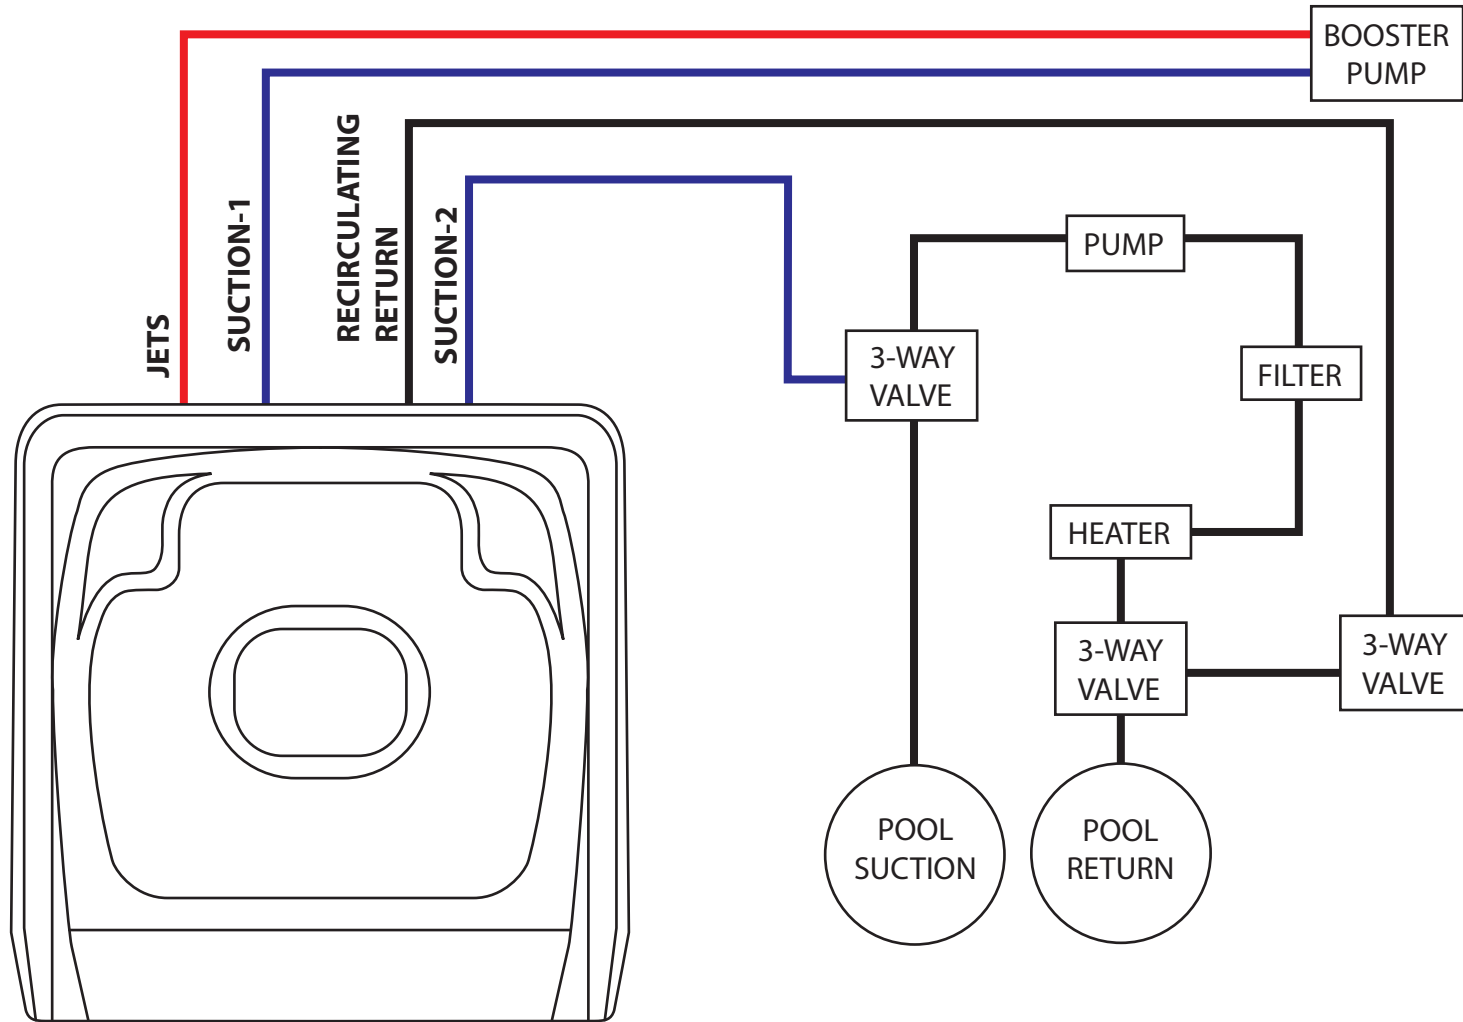

OASIS SPA PLUMBING SCHEMATIC

DUAL PUMP SYSTEM WITH 3-WAY VALVES

SUCTION LINE/BLUE 2" FLEX

JETS/RED 2" FLEX

RECIRCULATING RETURN/WHITE 2" FLEX

ALPS MANUFACTURING