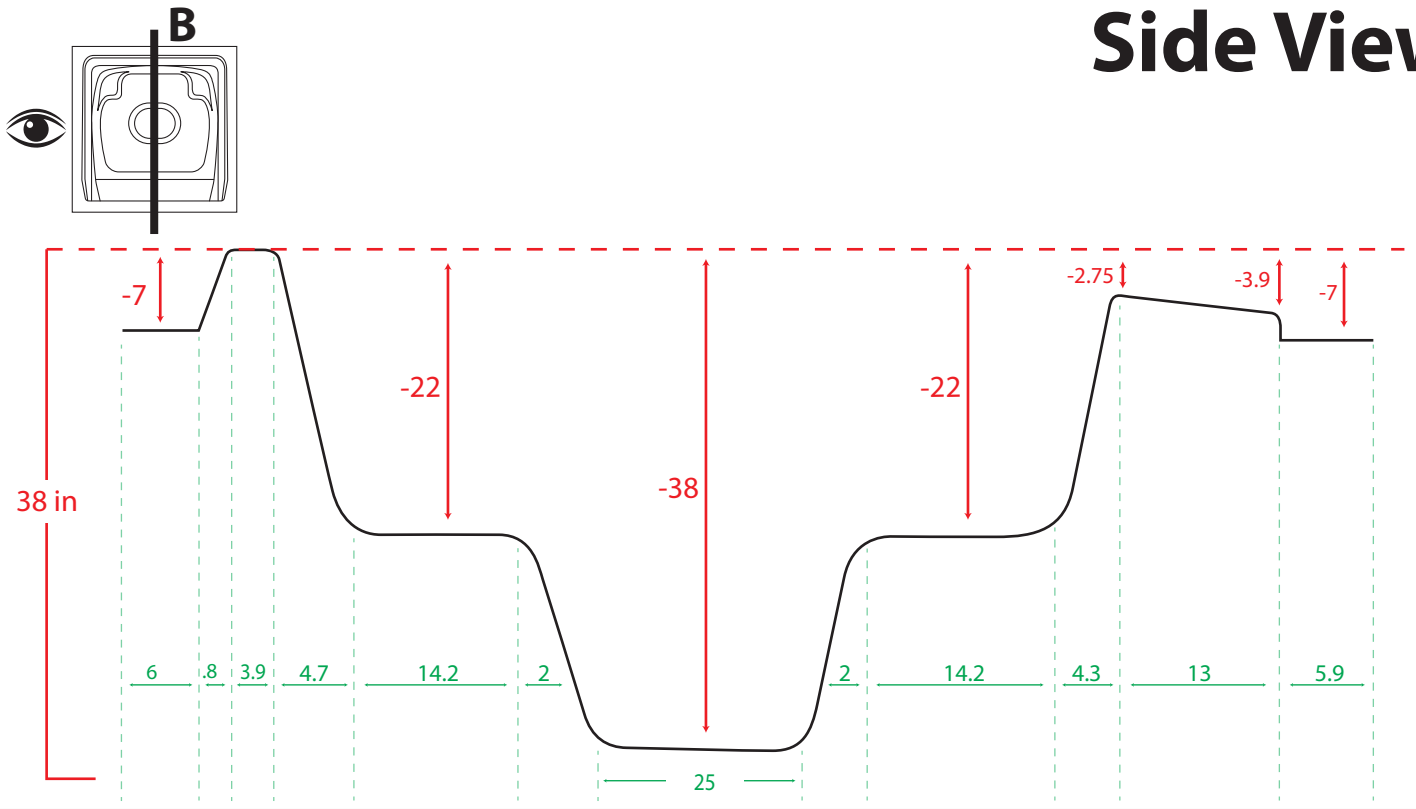

Side View

- **Mold Size:** 96 in x 96 in
- **Spa Size:** 84 in x 84 in x 38 in
- **Measurements:** All measurements are in centimeters.

Notes